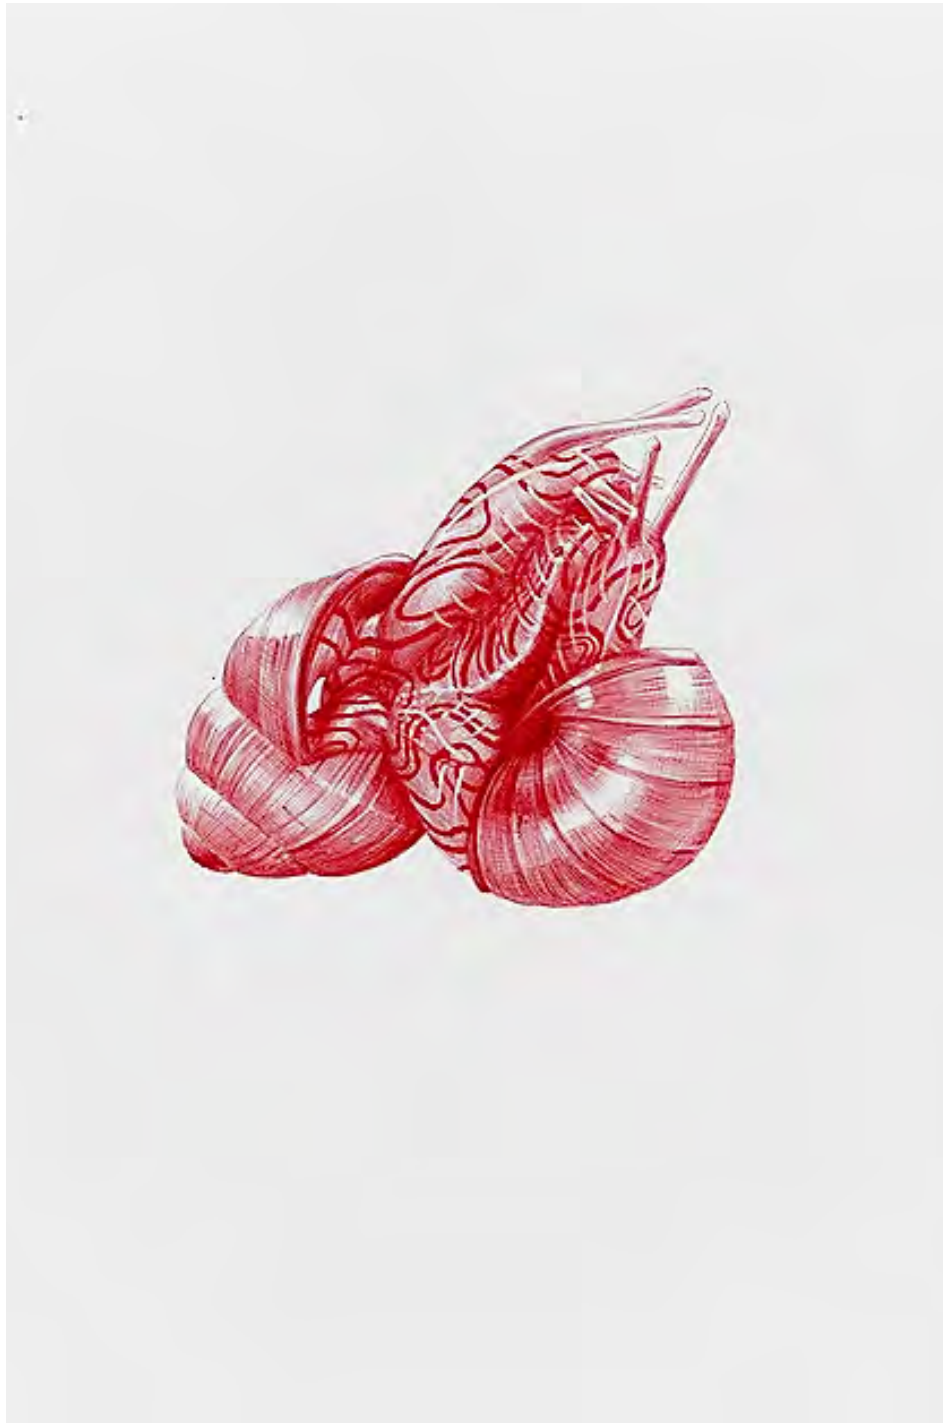

Off the Kerb goes Virtual & Online

Enclosed

by Ryan Pola

graphite on archival paper (unframed)

\$400 SOLD

Hostile Territory
by Ryan Pola
graphite on paper unframed
\$350

Searching

by Ryan Pola

David II
by Mitchell Asquith
oil on panel framed
\$700

Lost
by Isolde
Mixed media on panel
\$350

FKA Snailsex
by David Lee Pereira
Biro on paper in timber frame
\$500 SOLD

Papaver

by David Lee Pereira

Biro on paper in timber frame